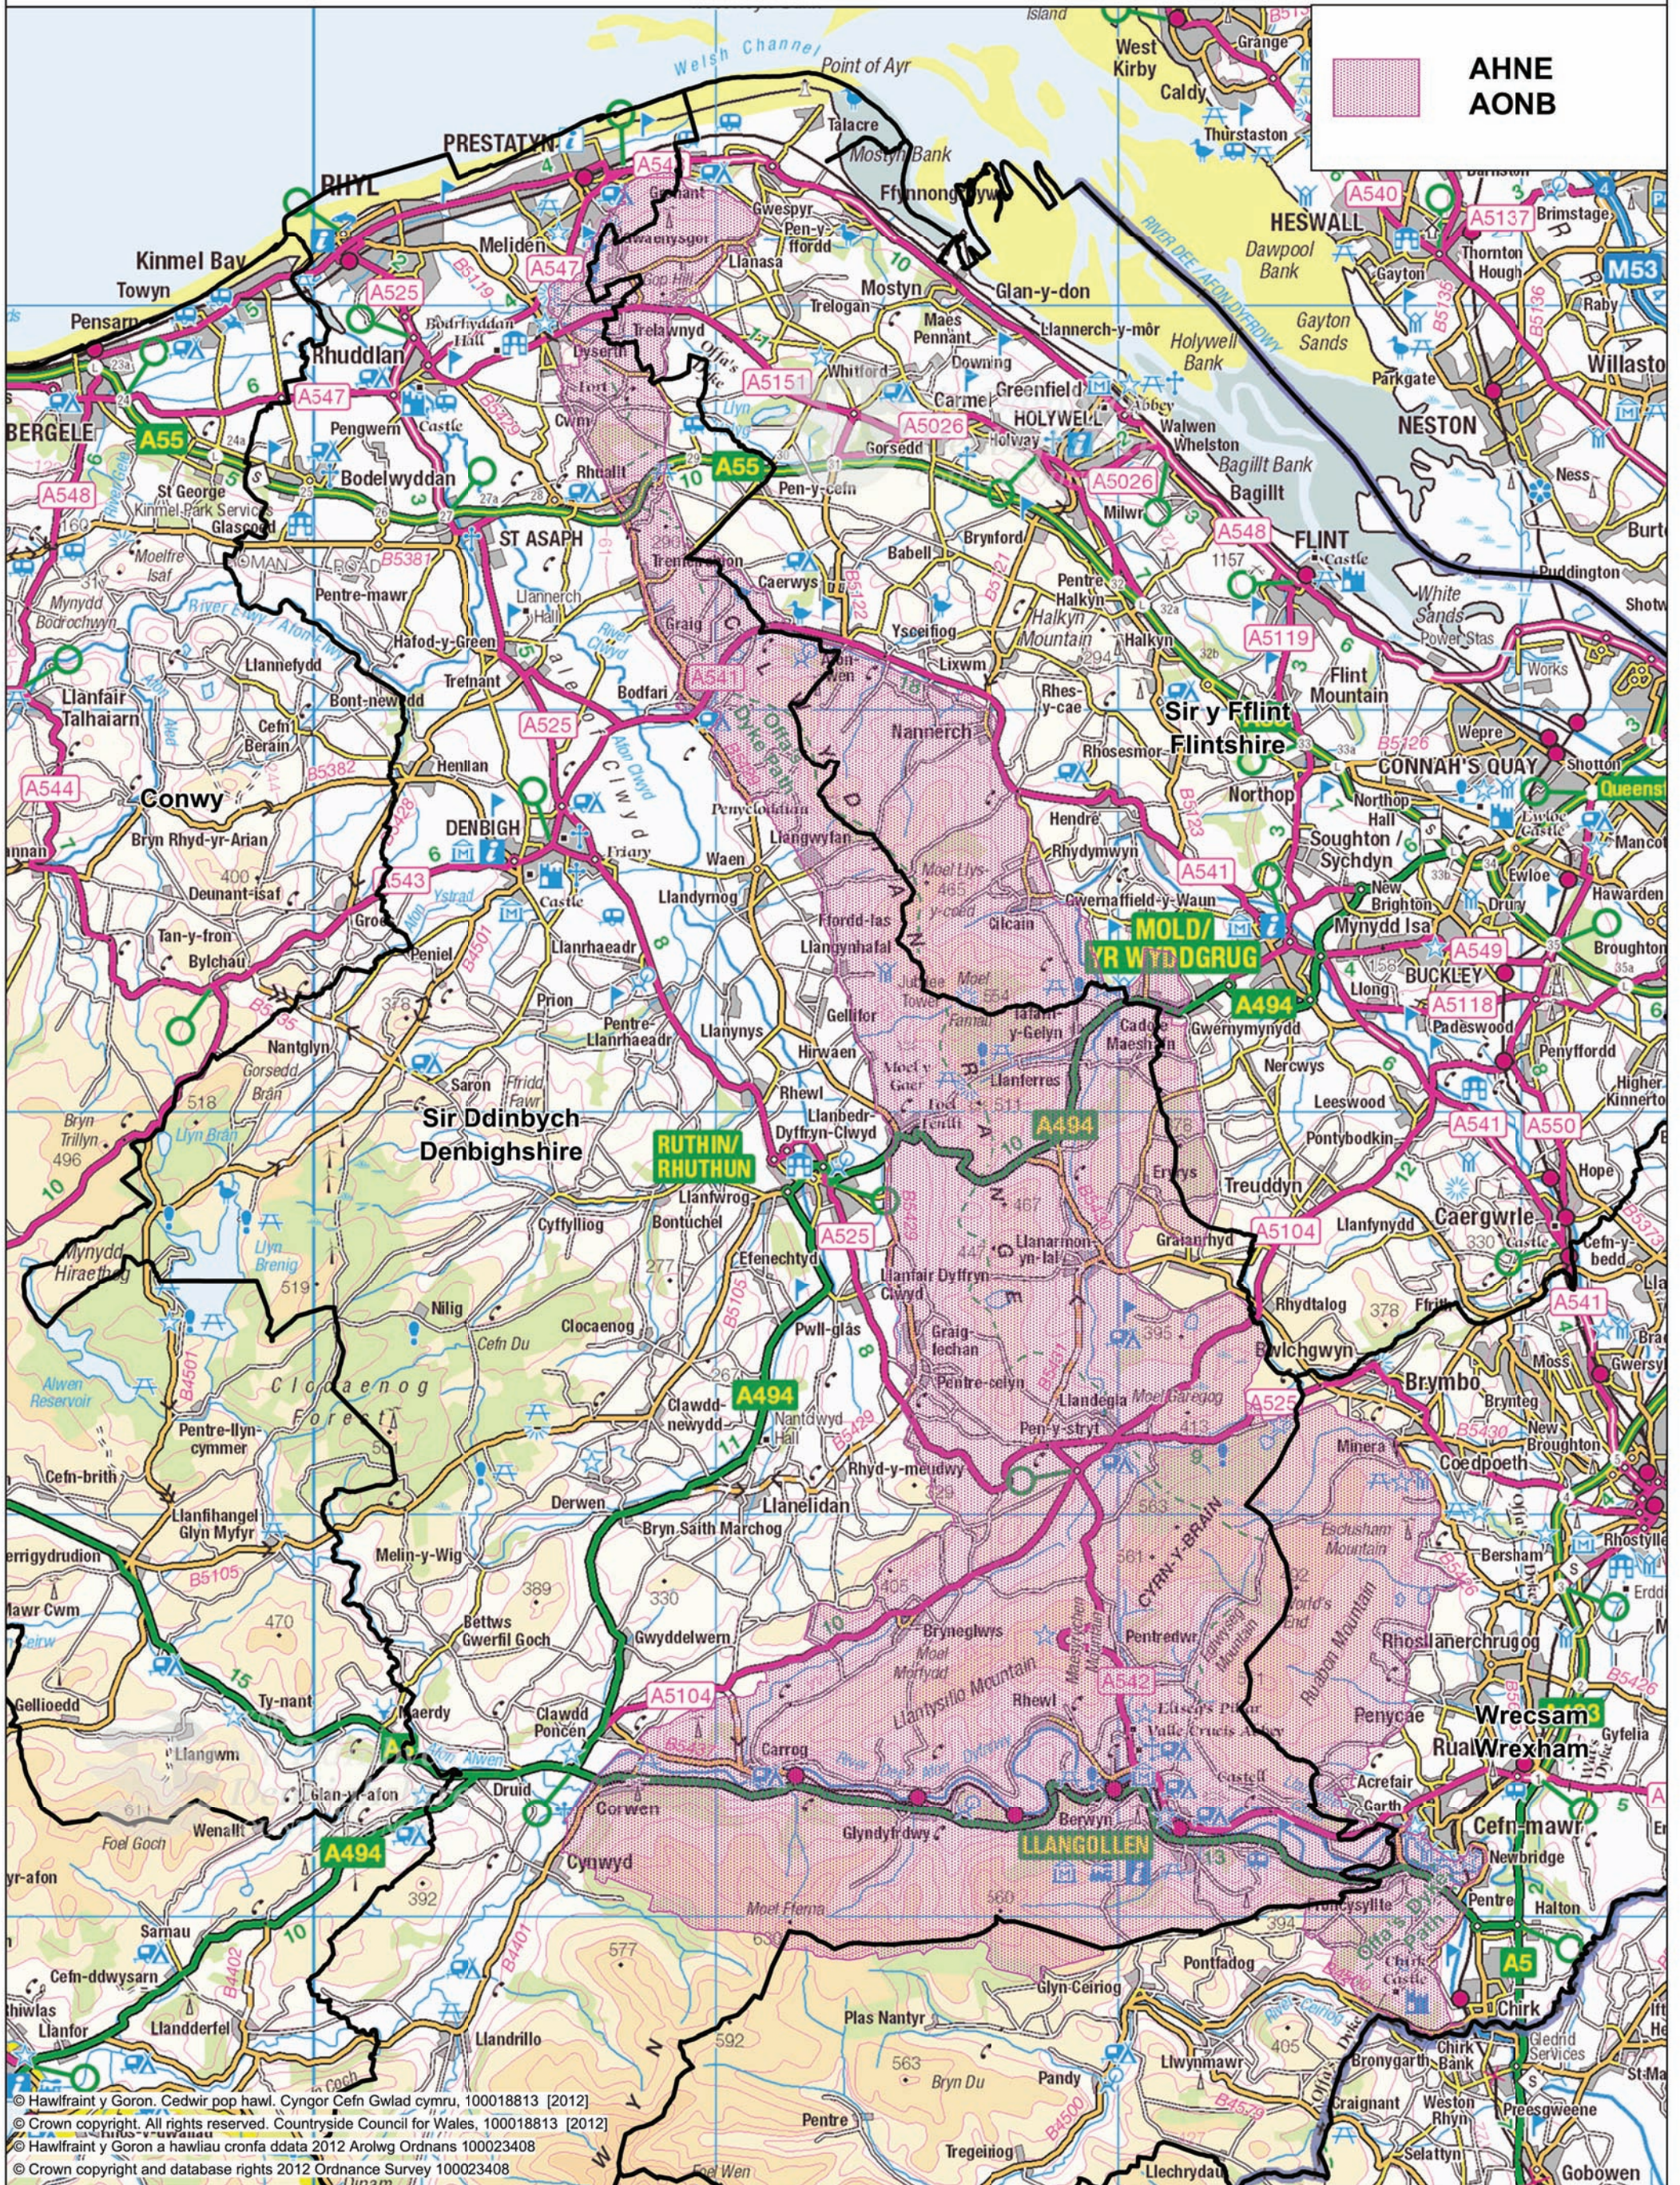

Graddfa/Scale: 1: 150000
Dyddiad/Date: 27/03/2012

Bryniau Clwyd a Dyffryn Dyfrdwy AHNE Clwydian Range and Dee Valley AONB

Bryniau Clwyd a
Dyffryn Dyfrdwy
Clwydian Range
and Dee Valley

© Hawffraint y Goron, Cedwir pop hawl, Cyngor Cefn Gwlad cymru, 100018813 [2012]
© Crown copyright. All rights reserved. Countryside Council for Wales, 100018813 [2012]
© Hawffraint y Goron a hawliau cronfa ddata 2012 Arolwg Ordnans 100023408
© Crown copyright and database rights 2012 Ordnance Survey 100023408